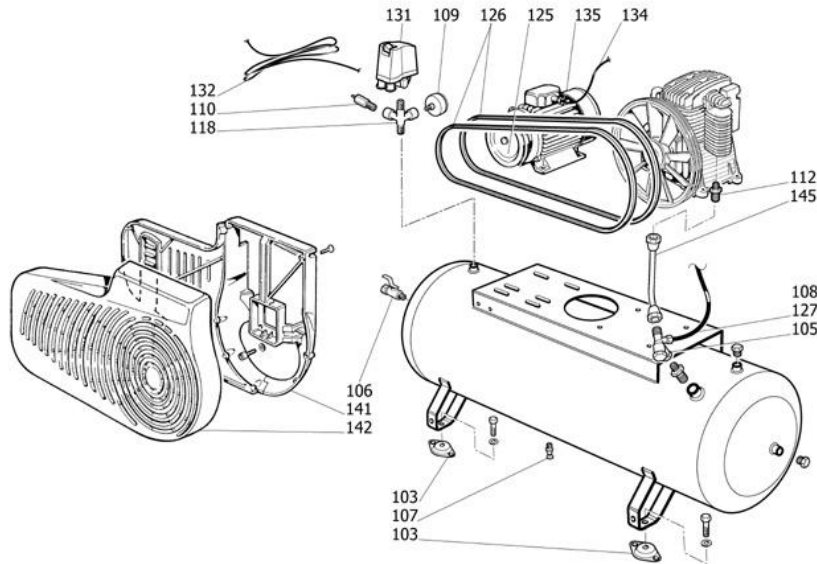

Information

Item
4116023137Description
PROFITWISTER 1300-D-270

Exploded view

Part			Display End Date	<input checked="" type="checkbox"/>
Nr.	Item	Description	End	Q.ty
099	6218740000	Pump		1.00 PC
100	2236100168	Plug -receiver	20/10/19	1.00 PC
103	2236102666	Pivot wheel - front pin		1.00 PC
105	6210718300	Non return valve		1.00 PC
106	6210720200	Tap		1.00 PC
106	6210717800	Tap	01/06/12	1.00 PC
107	2236111480	Drain tap		1.00 PC
109	6214345000	Gauge		1.00 PC
110	6210719600	Safety valve		1.00 PC
110	6211113611	Safety valve	10/03/13	1.00 PC
110	6211113568	Safety valve	31/08/00	1.00 PC
112	6231943200	Fitting		1.00 PC
118	6231943000	Fitting		1.00 PC
118	6231943000	Fitting	09/05/12	1.00 PC
118	6231943000	Fitting	10/02/12	1.00 PC
125	2236112768	Pulley		1.00 PC
125	2236110210	Pulley	22/09/14	1.00 PC
126	6214634300	Belt		2.00 PC
127	2236112998	Rilsan tube		1.60 MT
127	6245578000	Rilsan tube	18/12/15	1.60 M
131	2236112293	Pressure switch		1.00 PC
131	2236101203	Pressure switch	07/05/13	1.00 PC
131	2236101203	Pressure switch	09/05/12	1.00 PC
131	2236101203	Pressure switch	10/02/12	1.00 PC
131	2236101210	Pressure switch	10/03/12	1.00 PC
131	2236109675	Pressure switch	17/04/11	1.00 PC
132	6256395700	Cable		1.00 PC
132	6256395700	Cable	09/05/12	1.00 PC
132	6256395700	Cable	10/02/12	1.00 PC
134	6256395900	Motor - pressure switch cable		1.00 PC

135	6226137000	Motor		1.00	PC
141	2236110470	Belt guard		1.00	PC
141	2236108832	Belt guard	07/07/08	1.00	PC
142	2236110467	Belt guard		1.00	PC
142	6222019200	Belt guard	31/12/09	1.00	PC
145	2236111055	Delivery pipe		1.00	PC
145	2236105352	Delivery pipe	25/09/11	1.00	PC
164	2236106845	Bush pulley		1.00	PC

Pump exploded view

Pump parts

Nr.	Item	Description	End	Q.ty	
310	2901324969	Cylinder head kit		1.00	PC
320	2901324970	Cooler kit		1.00	PC
325	2236113053	Valve plate kit		1.00	PC
330	6229028200	Upgrade kit		1.00	PC