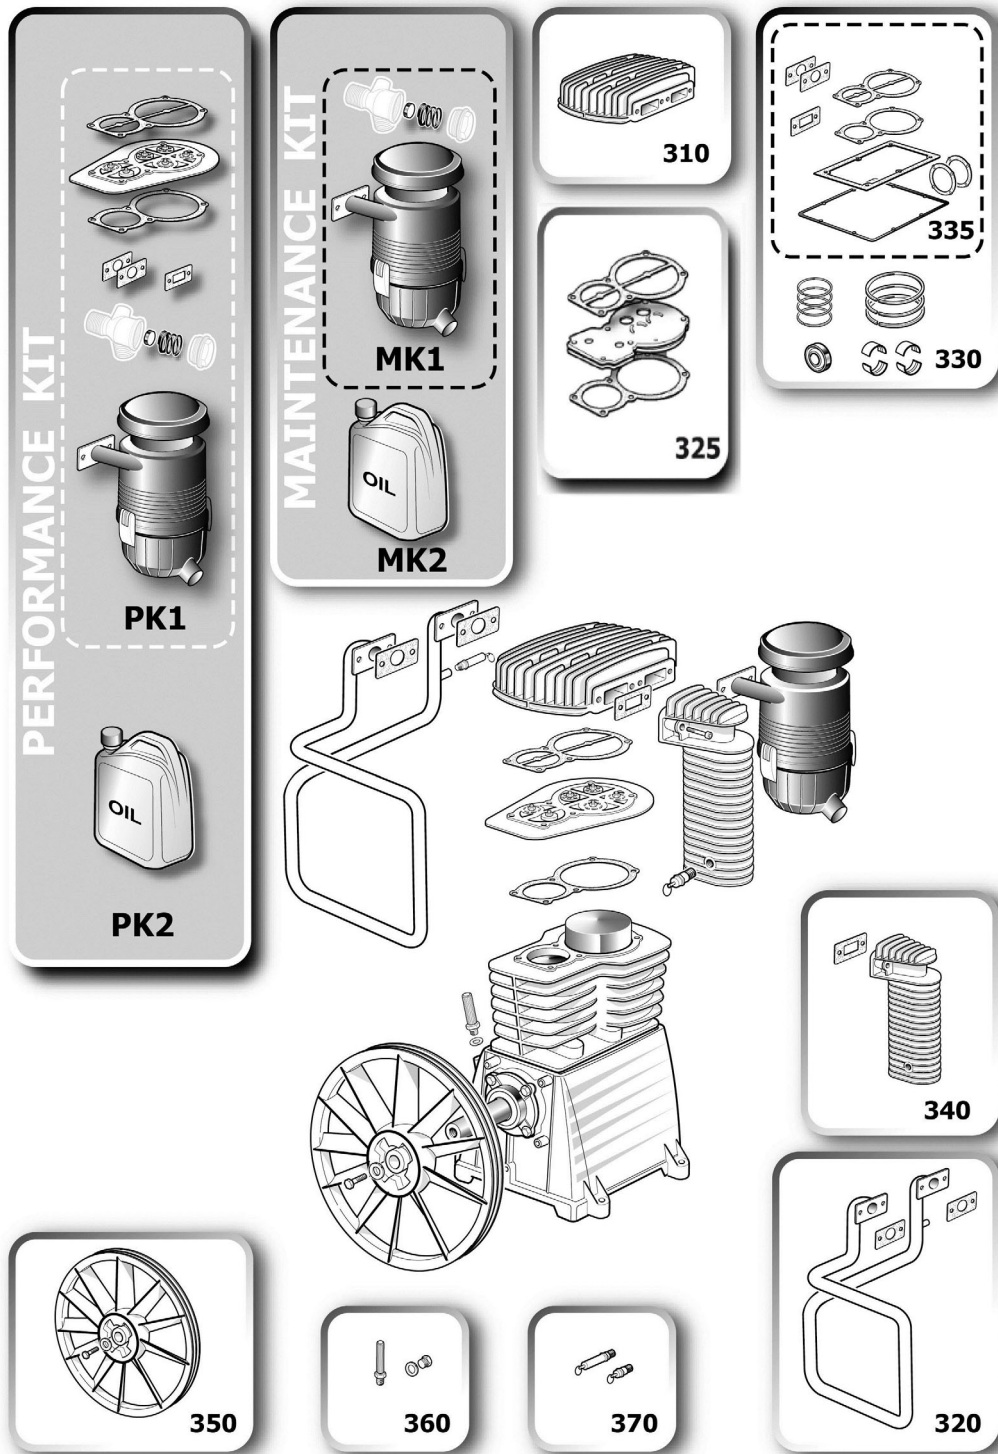

Information

Item
4116023137Description
PROFITWISTER 1300-D-270

Exploded view

Part			Display End Date	<input checked="" type="checkbox"/>
Nr.	Item	Description	End	Q.ty
099	6218740000	Pump		1.00 PC
100	2236100168	Plug -receiver	20/10/19	1.00 PC
103	2236102666	Pivot wheel - front pin		1.00 PC
105	6210718300	Non return valve		1.00 PC
106	6210720200	Tap		1.00 PC
106	6210717800	Tap	01/06/12	1.00 PC
107	2236111480	Drain tap		1.00 PC
109	6214345000	Gauge		1.00 PC
110	6210719600	Safety valve		1.00 PC
110	6211113611	Safety valve	10/03/13	1.00 PC
110	6211113568	Safety valve	31/08/00	1.00 PC
112	6231943200	Fitting		1.00 PC
118	6231943000	Fitting		1.00 PC
118	6231943000	Fitting	09/05/12	1.00 PC
118	6231943000	Fitting	10/02/12	1.00 PC
125	2236112768	Pulley		1.00 PC
125	2236110210	Pulley	22/09/14	1.00 PC
126	6214634300	Belt		2.00 PC
127	2236112998	Rilsan tube		1.60 MT
127	6245578000	Rilsan tube	18/12/15	1.60 M
131	2236112293	Pressure switch		1.00 PC
131	2236101203	Pressure switch	07/05/13	1.00 PC
131	2236101203	Pressure switch	09/05/12	1.00 PC
131	2236101203	Pressure switch	10/02/12	1.00 PC
131	2236101210	Pressure switch	10/03/12	1.00 PC
131	2236109675	Pressure switch	17/04/11	1.00 PC
132	6256395700	Cable		1.00 PC
132	6256395700	Cable	09/05/12	1.00 PC
132	6256395700	Cable	10/02/12	1.00 PC
134	6256395900	Motor - pressure switch cable		1.00 PC

135	6226137000	Motor		1.00	PC
141	2236110470	Belt guard		1.00	PC
141	2236108832	Belt guard	07/07/08	1.00	PC
142	2236110467	Belt guard		1.00	PC
142	6222019200	Belt guard	31/12/09	1.00	PC
145	2236111055	Delivery pipe		1.00	PC
145	2236105352	Delivery pipe	25/09/11	1.00	PC
164	2236106845	Bush pulley		1.00	PC

Pump exploded view

Pump parts

Nr.	Item	Description	End	Q.ty	
310	2901324969	Cylinder head kit		1.00	PC
320	2901324970	Cooler kit		1.00	PC
325	2236113053	Valve plate kit		1.00	PC
330	6229028200	Upgrade kit		1.00	PC