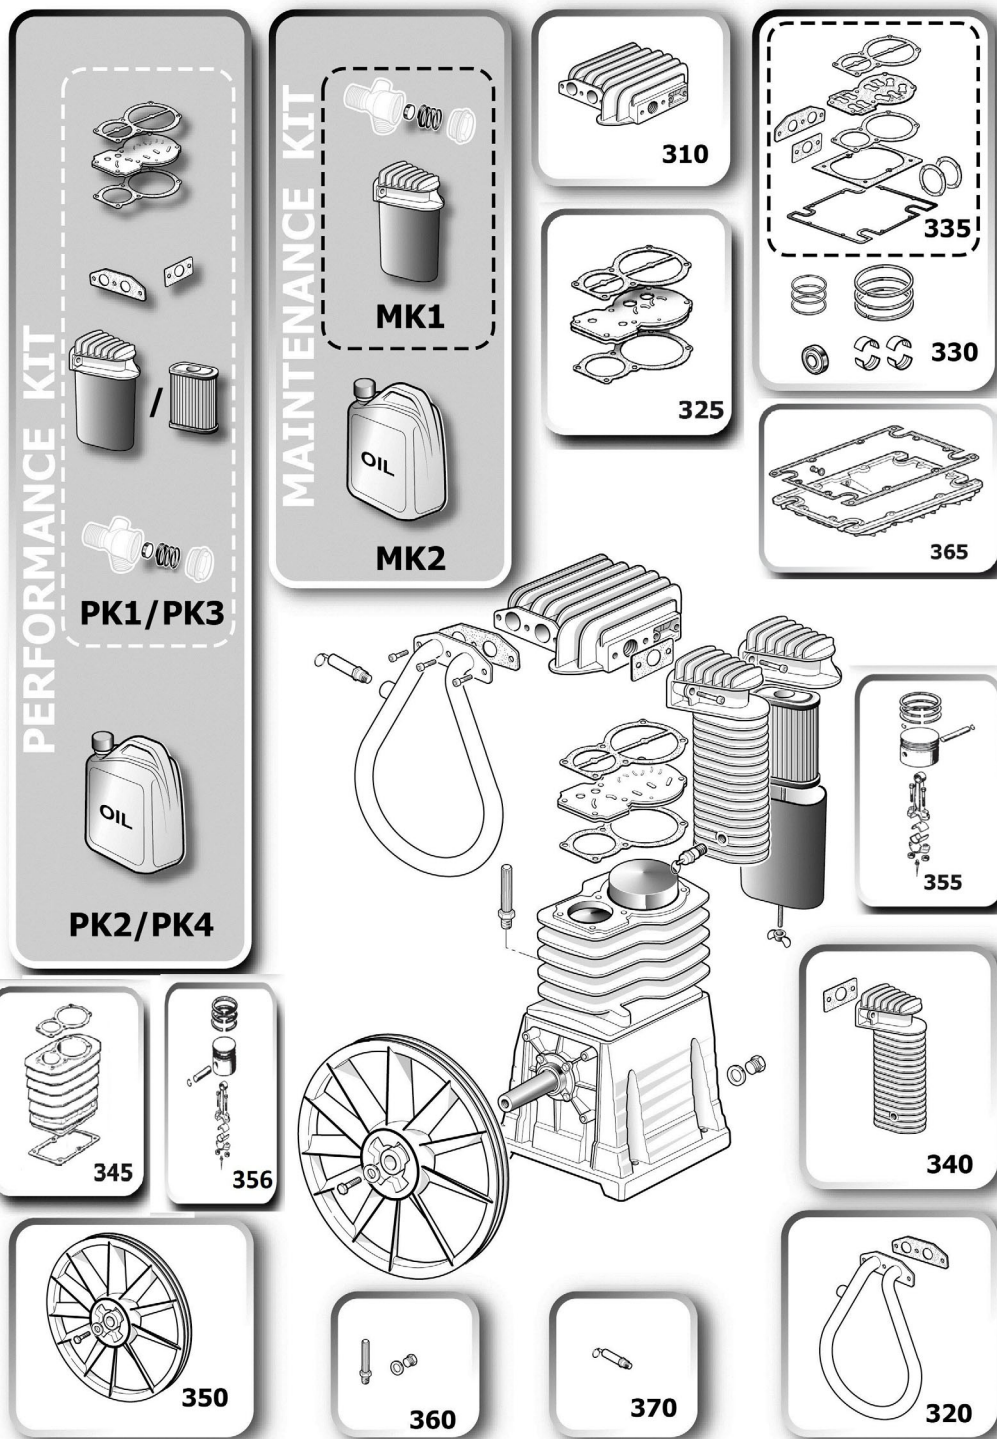

Pump parts

Nr.	Item	Description	End	Q.ty
310	2901324964	Cylinder head kit		1.00 PC
320	2901324965	Cooler kit		1.00 PC
325	2236112801	Valve plate kit		1.00 PC
330	6229026900	Upgrade kit		1.00 PC
335	8973037264	Joints kit		1.00 PC
340	2901324966	Aftercooler kit		1.00 PC
345	2236112805	Cylinder kit		1.00 PC
350	6229020100	Flywheel kit		1.00 PC
355	2236112803	Conrod-piston kit LP		1.00 PC
356	2236112802	Conrod piston kit HP		1.00 PC
360	2901324951	Oil level kit		1.00 PC
365	2236112804	Crankcase cover kit		1.00 PC
370	6229020200	Safety valve kit		1.00 PC
MK1	8973037869	SERVICE KIT LIGHT		1.00 PC
MK2		ORDER OIL SEPARATELY		1.00 PC