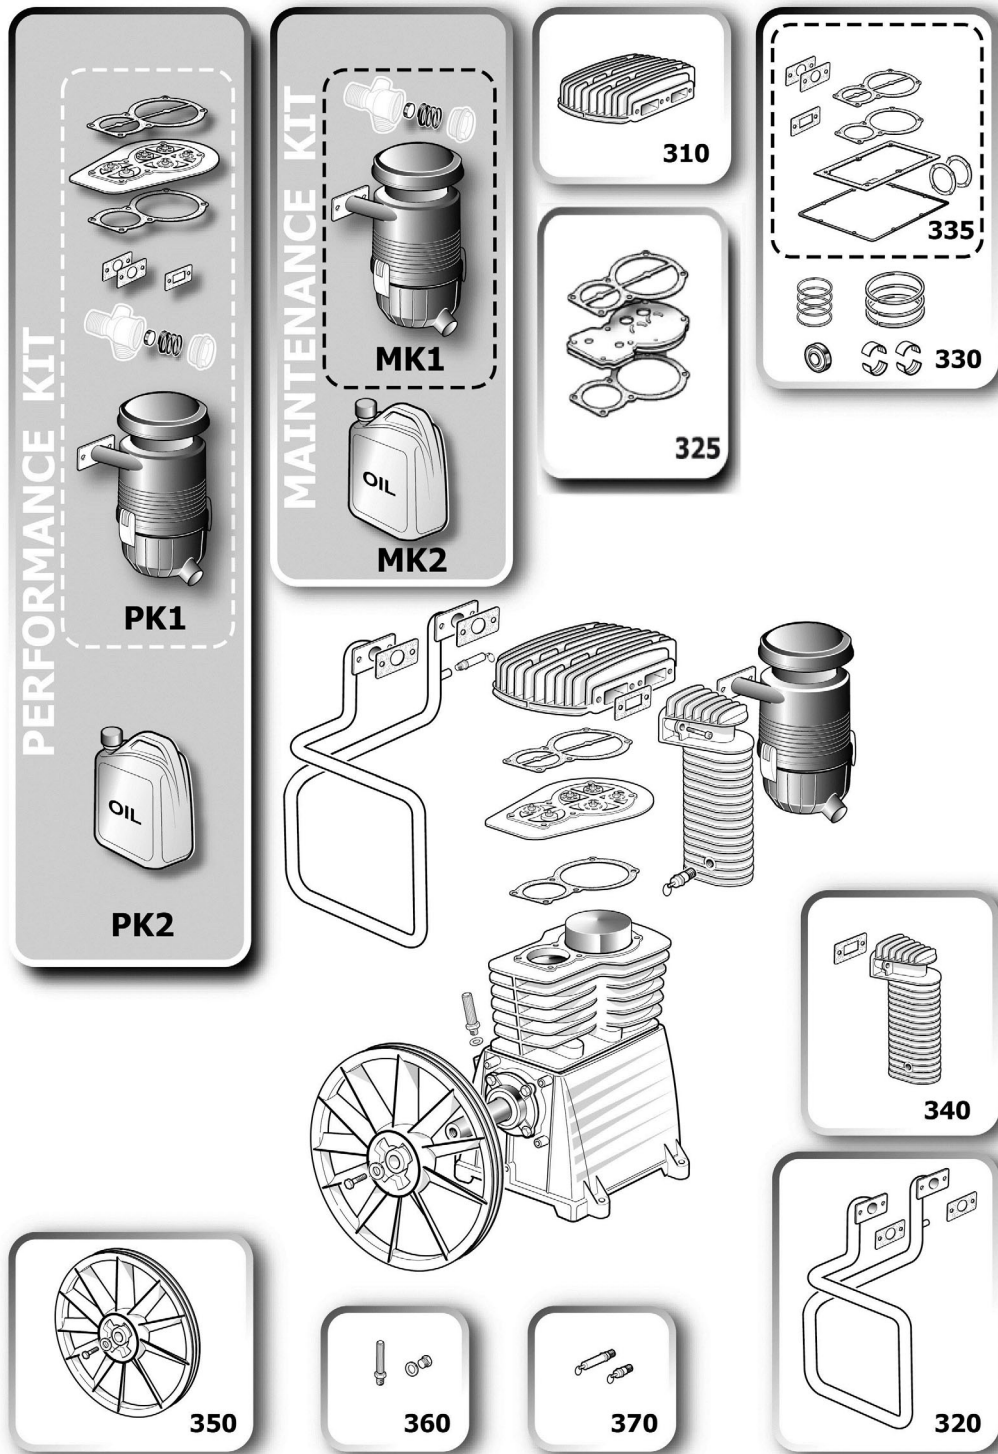

## Information

Item  
**4116023137**Description  
**PROFITWISTER 1300-D-270**

## Exploded view

Part			Display End Date	<input checked="" type="checkbox"/>
Nr.	Item	Description	End	Q.ty
099	6218740000	Pump		1.00 PC
100	2236100168	Plug -receiver	20/10/19	1.00 PC
103	2236102666	Pivot wheel - front pin		1.00 PC
105	6210718300	Non return valve		1.00 PC
106	6210720200	Tap		1.00 PC
106	6210717800	Tap	01/06/12	1.00 PC
107	2236111480	Drain tap		1.00 PC
109	6214345000	Gauge		1.00 PC
110	6210719600	Safety valve		1.00 PC
110	6211113611	Safety valve	10/03/13	1.00 PC
110	6211113568	Safety valve	31/08/00	1.00 PC
112	6231943200	Fitting		1.00 PC
118	6231943000	Fitting		1.00 PC
118	6231943000	Fitting	09/05/12	1.00 PC
118	6231943000	Fitting	10/02/12	1.00 PC
125	2236112768	Pulley		1.00 PC
125	2236110210	Pulley	22/09/14	1.00 PC
126	6214634300	Belt		2.00 PC
127	2236112998	Rilsan tube		1.60 MT
127	6245578000	Rilsan tube	18/12/15	1.60 M
131	2236112293	Pressure switch		1.00 PC
131	2236101203	Pressure switch	07/05/13	1.00 PC
131	2236101203	Pressure switch	09/05/12	1.00 PC
131	2236101203	Pressure switch	10/02/12	1.00 PC
131	2236101210	Pressure switch	10/03/12	1.00 PC
131	2236109675	Pressure switch	17/04/11	1.00 PC
132	6256395700	Cable		1.00 PC
132	6256395700	Cable	09/05/12	1.00 PC
132	6256395700	Cable	10/02/12	1.00 PC
134	6256395900	Motor - pressure switch cable		1.00 PC

Pump exploded view

Pump parts

Nr.	Item	Description	End	Q.ty
310	2901324969	Cylinder head kit		1.00
320	2901324970	Cooler kit		1.00
325	2236113053	Valve plate kit		1.00
330	6229028200	Upgrade kit		1.00

335	8973035130	Joints kit	1.00 PC
340	2901324966	Aftercooler kit	1.00 PC
350	6229020100	Flywheel kit	1.00 PC
360	2901324953	Oil level kit	1.00 PC
370	6229020200	Safety valve kit	1.00 PC
MK1	8973037873	SERVICE KIT LIGHT	1.00 PC
MK2		ORDER OIL SEPARATELY	1.00 PC
PK1	8973037636	Performance kit	1.00 PC
PK2		ORDER OIL SEPARATELY	1.00 PC