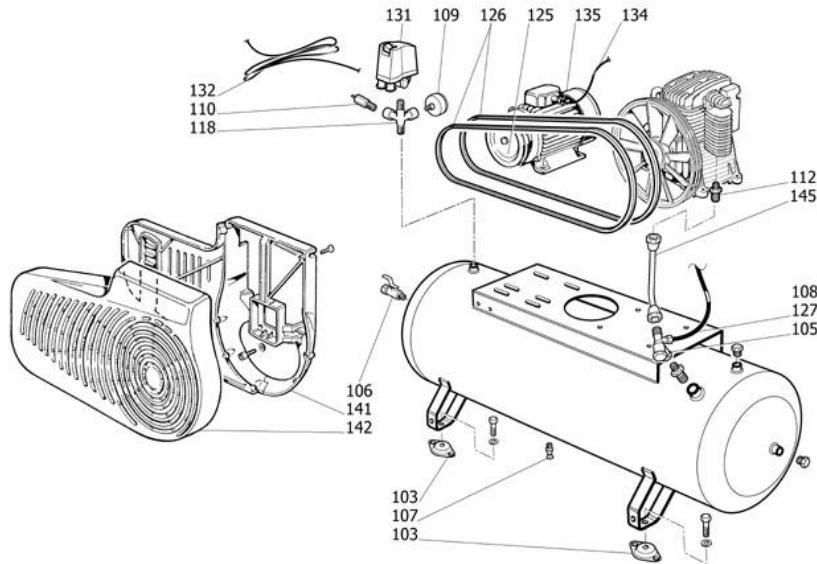

## Information

Item  
**4116023137**Description  
**PROFITWISTER 1300-D-270**

## Exploded view

Part			Display End Date	<input checked="" type="checkbox"/>
Nr.	Item	Description	End	Q.ty
099	6218740000	Pump		1.00 PC
100	2236100168	Plug -receiver	20/10/19	1.00 PC
103	2236102666	Pivot wheel - front pin		1.00 PC
105	6210718300	Non return valve		1.00 PC
106	6210720200	Tap		1.00 PC
106	6210717800	Tap	01/06/12	1.00 PC
107	2236111480	Drain tap		1.00 PC
109	6214345000	Gauge		1.00 PC
110	6210719600	Safety valve		1.00 PC
110	6211113611	Safety valve	10/03/13	1.00 PC
110	6211113568	Safety valve	31/08/00	1.00 PC
112	6231943200	Fitting		1.00 PC
118	6231943000	Fitting		1.00 PC
118	6231943000	Fitting	09/05/12	1.00 PC
118	6231943000	Fitting	10/02/12	1.00 PC
125	2236112768	Pulley		1.00 PC
125	2236110210	Pulley	22/09/14	1.00 PC
126	6214634300	Belt		2.00 PC
127	2236112998	Rilsan tube		1.60 MT
127	6245578000	Rilsan tube	18/12/15	1.60 M
131	2236112293	Pressure switch		1.00 PC
131	2236101203	Pressure switch	07/05/13	1.00 PC
131	2236101203	Pressure switch	09/05/12	1.00 PC
131	2236101203	Pressure switch	10/02/12	1.00 PC
131	2236101210	Pressure switch	10/03/12	1.00 PC
131	2236109675	Pressure switch	17/04/11	1.00 PC
132	6256395700	Cable		1.00 PC
132	6256395700	Cable	09/05/12	1.00 PC
132	6256395700	Cable	10/02/12	1.00 PC
134	6256395900	Motor - pressure switch cable		1.00 PC

Pump exploded view

Pump parts

Nr.	Item	Description	End	Q.ty
310	2901324969	Cylinder head kit		1.00
320	2901324970	Cooler kit		1.00
325	2236113053	Valve plate kit		1.00
330	6229028200	Upgrade kit		1.00

335	8973035130	Joints kit	1.00 PC
340	2901324966	Aftercooler kit	1.00 PC
350	6229020100	Flywheel kit	1.00 PC
360	2901324953	Oil level kit	1.00 PC
370	6229020200	Safety valve kit	1.00 PC
MK1	8973037873	SERVICE KIT LIGHT	1.00 PC
MK2		ORDER OIL SEPARATELY	1.00 PC
PK1	8973037636	Performance kit	1.00 PC
PK2		ORDER OIL SEPARATELY	1.00 PC